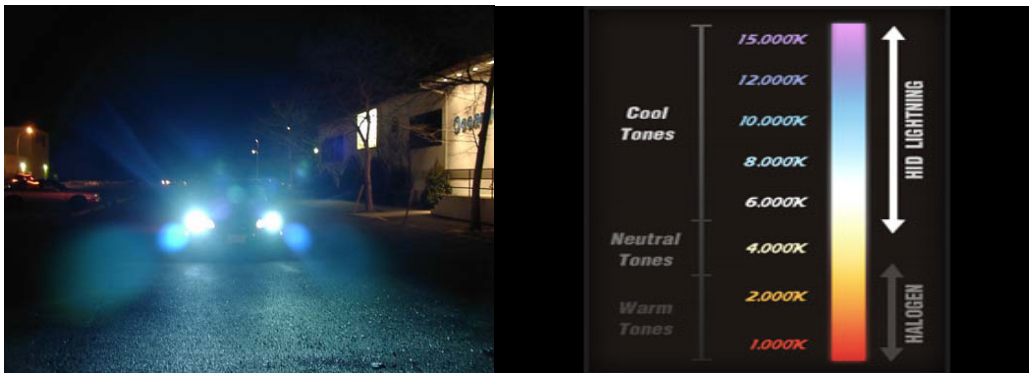

Products by TYC, ANZO, & Spec D have full lines of LED and non LED headlights and taillights.

HID LIGHTING

High intensity LUMENS HID kits are available in various K rating. The most common is 6000k, and prices start at 109.99 a kit.

Halogen Bulbs: We carry Lumens, PIAA, and Eurolitz bulbs for those looking for improved lighting while still on a budget.

Fog Lights and Driving Lights: We have access to many brands such as KC, Hella, IPF, PIAA, and Lightforce. Rigid and 3Sixty light bars are also available.

BRAKE UPGRADES:

Rotors:

Powerslot/Stoptech Performance Rotors: Slotted, Cross drilled only, or drilled and slotted are available. Slotted is the easiest to access.

EBC Rotors & Brake Pads: EBC's full line is available.

Brake Pads

Hawk Performance, EBC, Stoptech, and Raybestos brake pads are available.

Brembo & Wilwood big brake kits are available via special order for custom applications