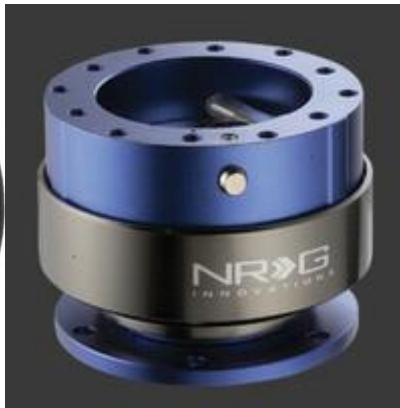

Broadway mirrors and Squash Air Spencers – Popular accessories – Always in stock!