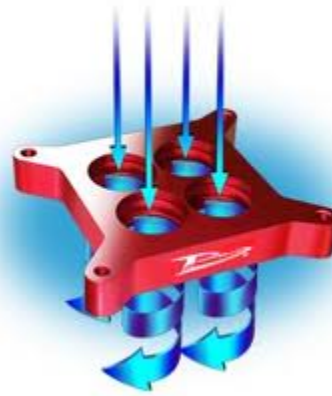

PERFORMANCE CHIPS

Diablosport - has released their new “Intune” tuner, the newest and most inclusive on the market. They also have their Trinity model for those who want a display

Superchips – Cortex and Vivid tuners, are available for most applications.

Edge Products: Are available for most diesel trucks, contact us for pricing.
(www.edgeproducts.com)

SCT Tuners: Specially modified for Ford products.

BullyDog tuners are also available, contact us for pricing.

Jet Performance - Chips and modules are available, contact us for pricing.

TURBO UPGRADES: